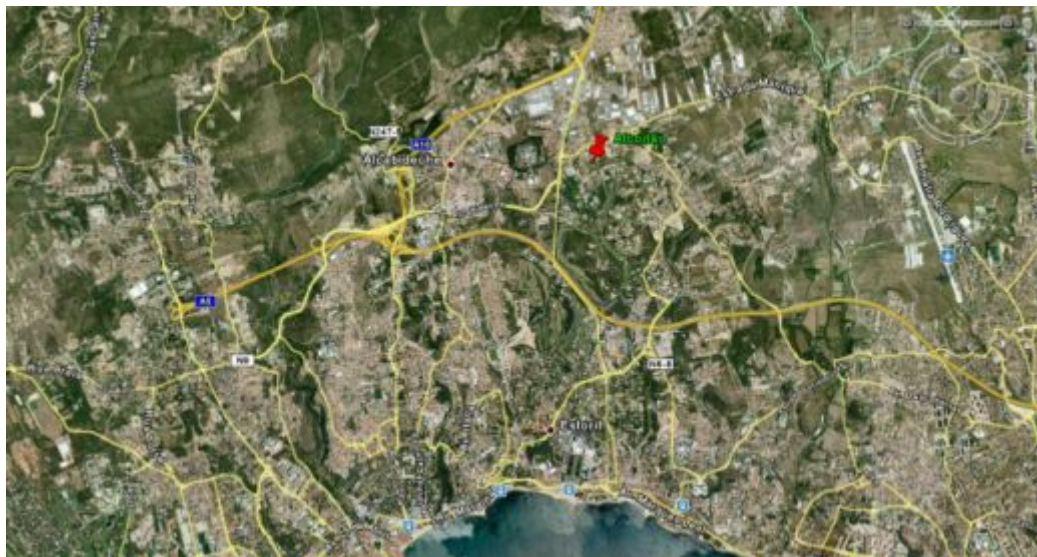

## Land 1270m2 - Quinta Patino - Alcoitão - CASCAIS

[描述](#) | [细节](#) | [地点](#) | [更多影像](#) | [联系我们](#)

### 描述

Land of 1270m2 with 390m2 building to remodel and expand, with architectural project approved for renovation and expansion. Well located in a quiet area near Quinta Patino, 2km from Estoril (A5) and 1 km from Cascaishopping. View of the gardens of Quinta Patino, Pinhal Golf and sea.

## 地点

区域：Lisboa  
城市：Cascais  
国家：葡萄牙

更多影像