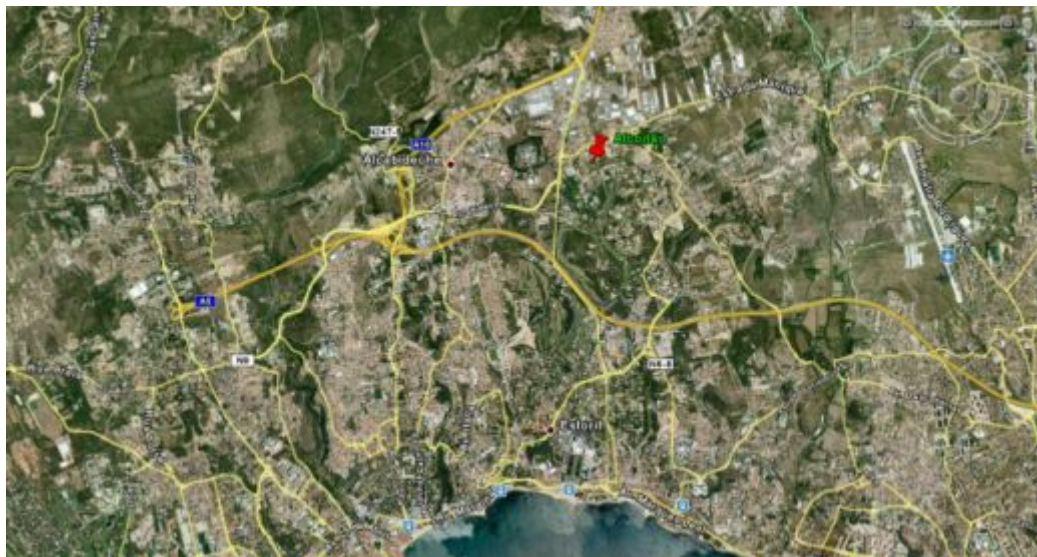

Terreno com 1890m2 - Quinta Patino - CASCAIS

[描述](#) | [细节](#) | [地点](#) | [更多影像](#) | [联系我们](#)

描述

Land with 1890m2 well located in quiet area near Quinta Patino, 2km from Estoril (A5) and 1km from Cascaishopping. Consists of 8 lots (€ 115,000 each) some with sea views.

Lote 1B to 8B-lands of 232m2 each, foundations 81 m2, construction 170m2 more Cave 100m2 each.

It can be turned into small condominium of 8 villas.

We can help you find the right property!

+351 929 148 430 (Portugal)