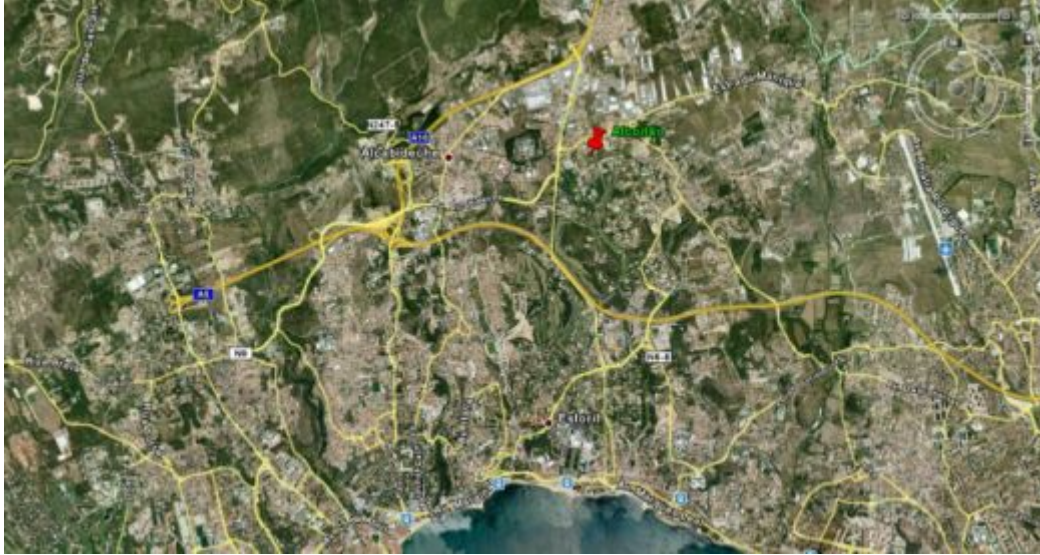

Land 1064m² - Quinta patino - CASCAIS

[描述](#) | [细节](#) | [地点](#) | [更多影像](#) | [联系我们](#)

描述

Land well located in quiet area near Quinta Patino. 2km from Estoril (A5) and 1 km from Cascaishopping. Composed of 4 housing schemes (130.000euros each), with some sea view.

Lote1A land of 268m², 91m² of foundations area, construction area of 180m² plus basement of 100m².

Lote2A land of 270m², 91m² of foundations area, construction area of 180m² plus basement of 100m².

Lote3A- Land of 266m², 91m² of foundations area, plus basement of 100m²

Lot 4A Land of 260m², 91 m² of foundations area, construction area of 180m² plus basement of 100m²

We can help you find the right property!

+351 929 148 430 (Portugal)

+44 (0)79 6928 6511 (United Kingdom)